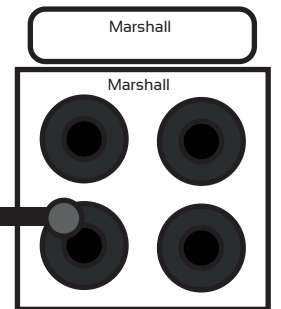

Backdrop

Bass

220 V (3x)

In-Ear-Monitoring

Sidedrop

Sidedrop

Guitar 2

220 V (3x)

Mic. 3
Shure SH57

Mic. 1.1
Backingvocals

Monitor 3

Monitor 4
(Bass)

Mic. 1 - Shure SH58
Leadvocals
Halleffect

220 V (2x)

Monitor 1

Guitar 1

220 V (3x)

Mic. 2
Shure SH57

Monitor 2

Stagesize: ca. 6 x 4 m