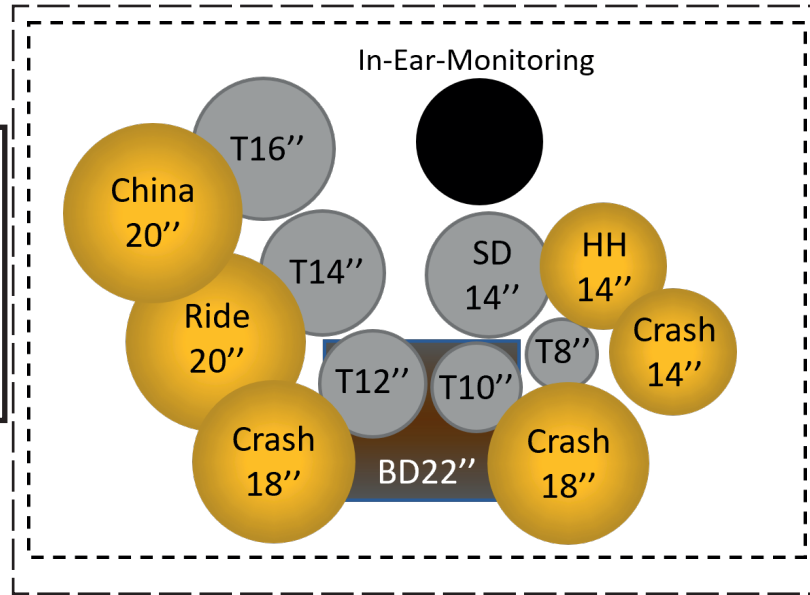

Backdrop

Bass

220 V (3x)

In-Ear-Monitoring

Sidedrop

Sidedrop

Guitar 2

220 V (3x)

Mic. 3
Shure SH57

Mic. 1.1
Backingvocals

Monitor 3

Monitor 4
(Bass)

Mic. 1 - Shure SH58
Leadvocals
Halleffect

220 V (2x)

Monitor 1

Guitar 1

220 V (3x)

Mic. 2
Shure SH57

Monitor 2

Stagesize: ca. 6 x 4 m